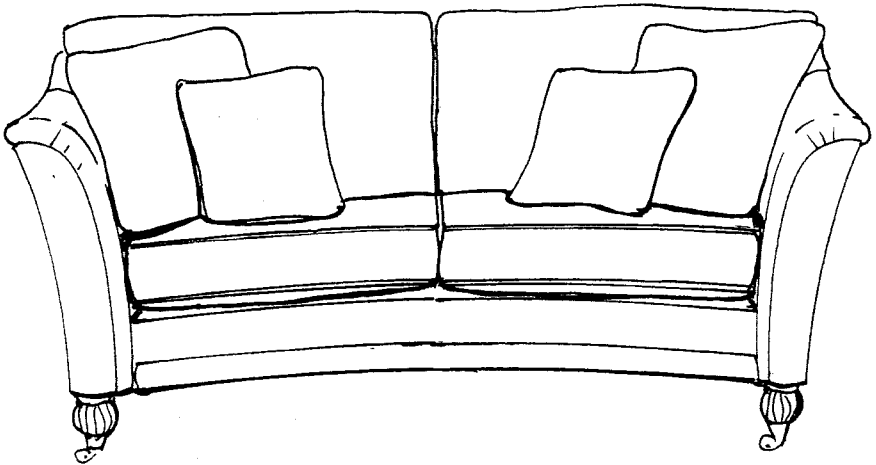

CLARE

CURVED SOFA

HEIGHT 97cm DEPTH 102cm WIDTH 214cm

HEIGHT 97cm DEPTH 102cm WIDTH 188 cm

STANDARD CHAIR

HEIGHT 97cm DEPTH 102cm WIDTH 86cm