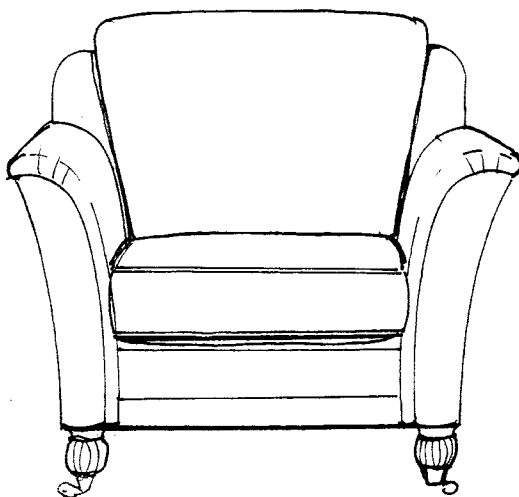

CLARE

CURVED SOFA

HEIGHT 97cm DEPTH 102cm WIDTH 214cm

HEIGHT 97cm DEPTH 102cm WIDTH 188 cm

STANDARD CHAIR

HEIGHT 97cm DEPTH 102cm WIDTH 86cm