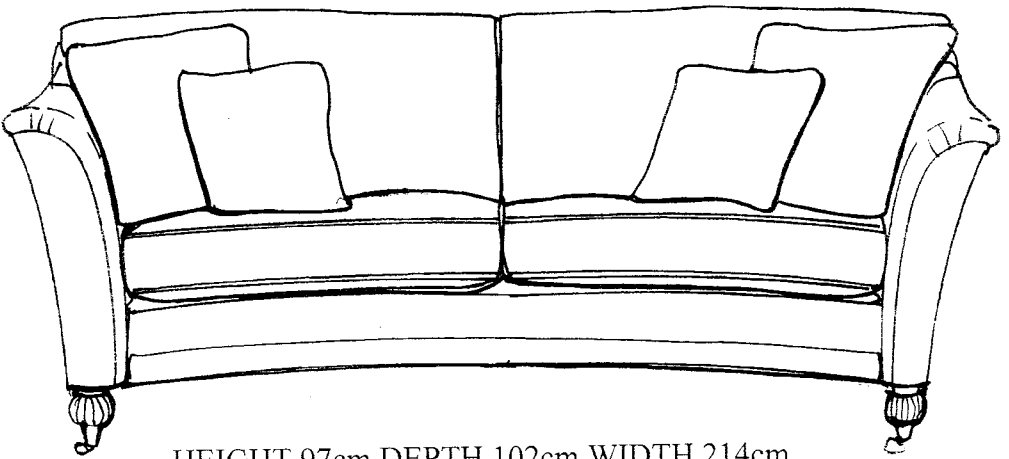

CLARE

CURVED SOFA

HEIGHT 97cm DEPTH 102cm WIDTH 214cm

HEIGHT 97cm DEPTH 102cm WIDTH 188 cm

STANDARD CHAIR

HEIGHT 97cm DEPTH 102cm WIDTH 86cm