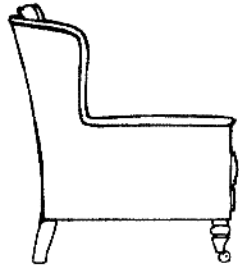

Alison

2 Seater Settee

2½ Seater Settee

3 Seater Settee

Settee Side View

Major Chair Side View

Major Chair

Standard Chair

Chair Side View

Sofas	Overall Sizes					
	Height		Width		Depth	
	inch.	cm.	inch.	cm.	inch.	cm.
3 Seater Sofa	39	99	80	203	37	94
2½ Seater Sofa	39	99	70	178	37	94
2 Seater Sofa	39	99	60	152	37	94

Fabric Meterages		
Small	Repeat	Large
Plain	Stripe	Repeat
13.0	14.2	15.6
12.0	13.3	14.8
10.0	11.2	12.4

Chairs	Overall Sizes					
	Height		Width		Depth	
	inch.	cm.	inch.	cm.	inch.	cm.
Major Chair	40	102	35	89	39	99
Standard Chair	39	99	34	86	37	94

Fabric Meterages		
Small	Repeat	Large
Plain	Stripe	Repeat
7.5	8.3	9.2
7.0	7.8	8.7

Mahogany legs with brass castors and corded cushions and front facings as standard.
Fibre back cushions and fibre seat cushions as standard. Two large scatter cushions included in each Sofa. All sizes are approximate.